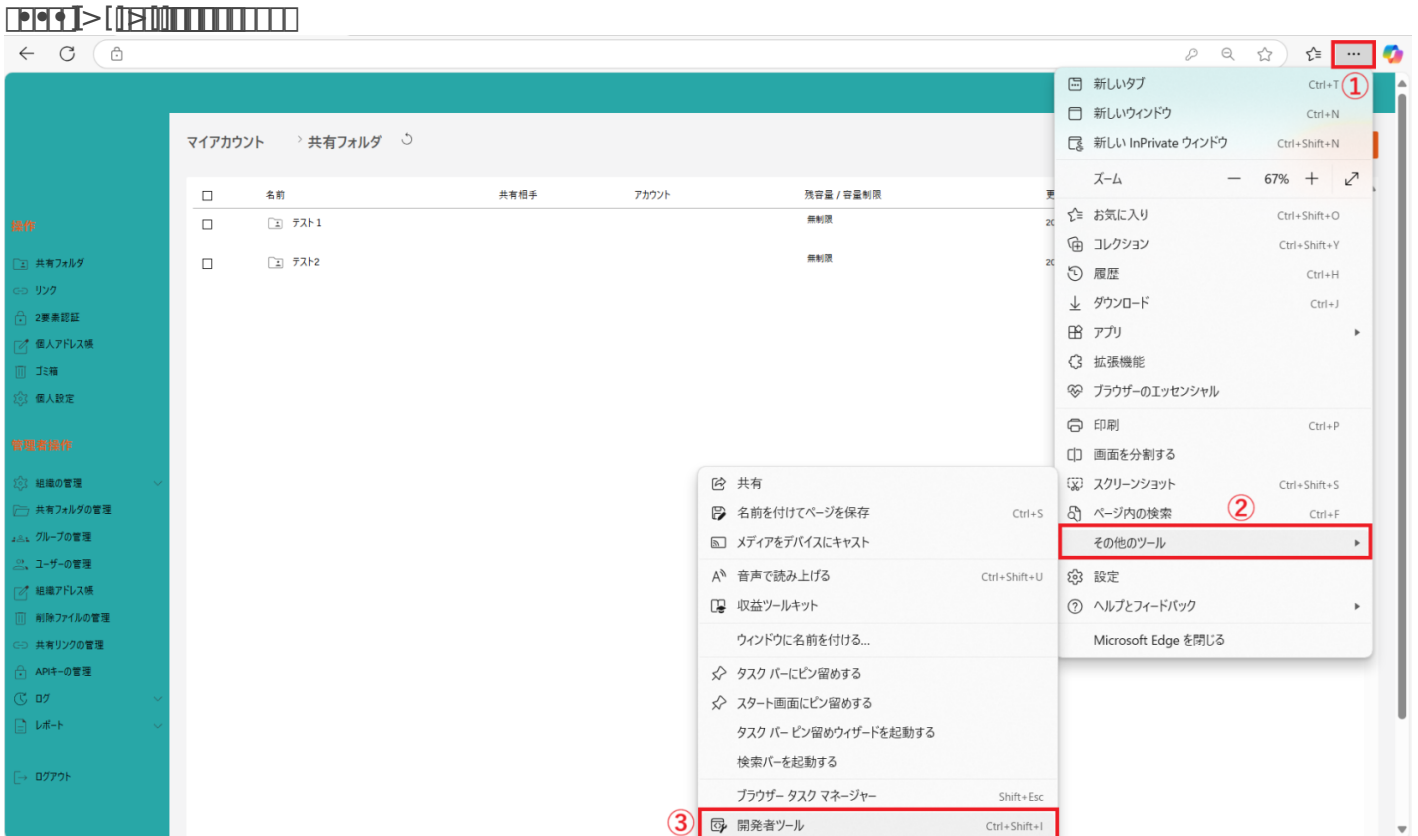

Microsoft Edge

Microsoft Edge HAR

Microsoft Edge BitoB Cloud

①

②

③

This screenshot shows the Chrome DevTools Network tab. The 'Network' tab is selected, and the 'Filter' dropdown is set to 'All'. A red circle labeled '1' highlights the 'Network' tab icon in the top right. A red circle labeled '2' highlights the 'Filter' dropdown menu. A red circle labeled '3' highlights the 'Preserve log' checkbox, which is checked. The table below shows a list of network requests.

40 requests 735 kB transferred 726 kB resources

④ Web

This screenshot shows the Chrome DevTools Network tab with a different set of requests. A red circle labeled '4' highlights the 'Preserve log' checkbox, which is unchecked. A red circle labeled '5' highlights the 'Filter' dropdown menu. The table below shows a list of network requests.