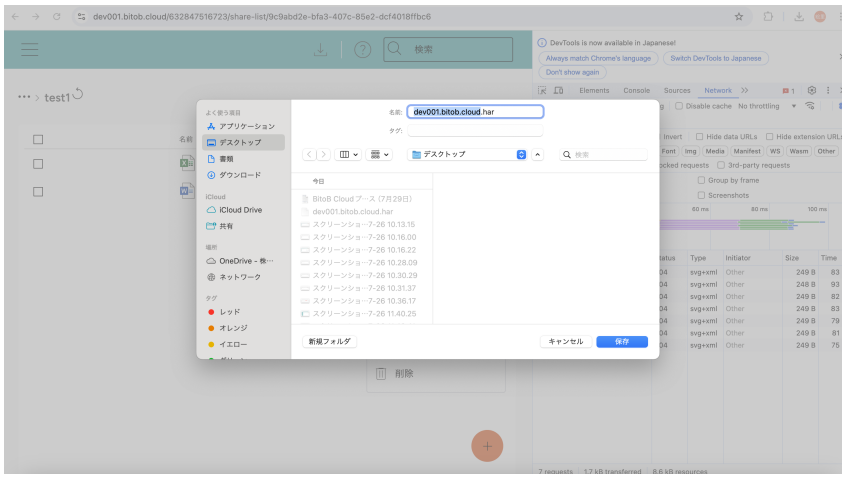

Revision #4

Created 26 July 2024 12:04:39 by hc-support

Updated 29 September 2025 04:56:21 by hc-support