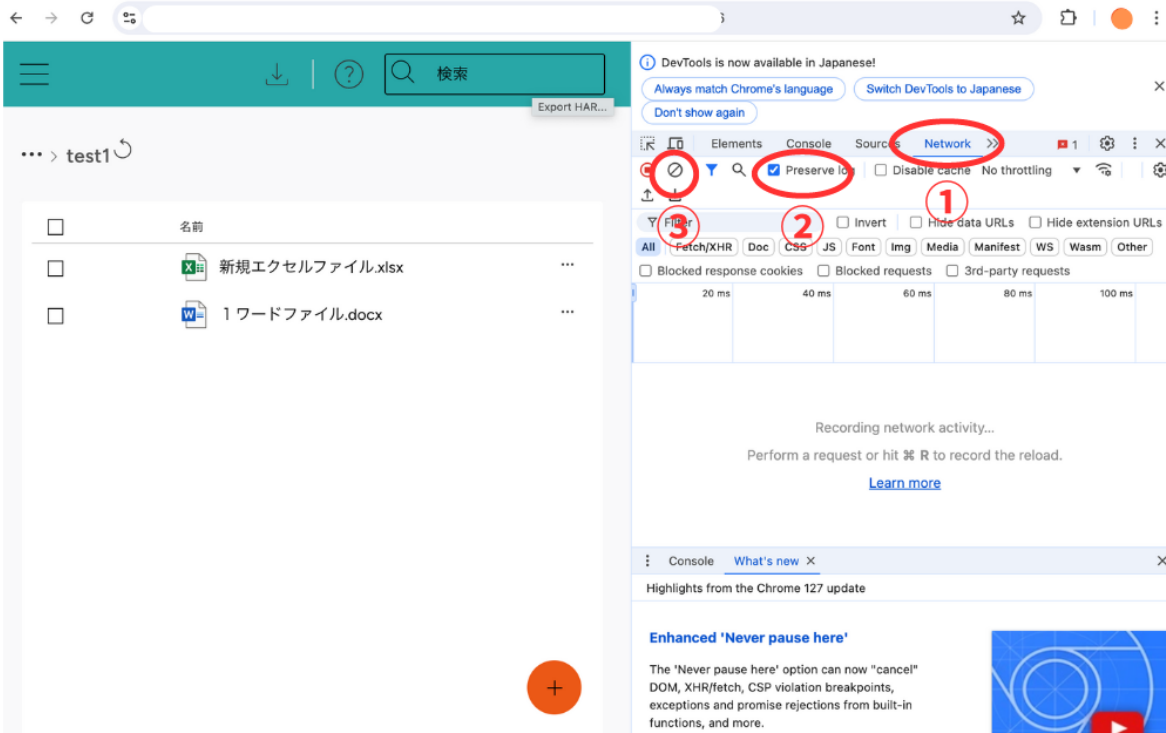

Google Chrome

Google Chrome HAR

Google Chrome BitoB Cloud

1 Network

2 Preserve log

3

3 Record Network jog()

5 Web