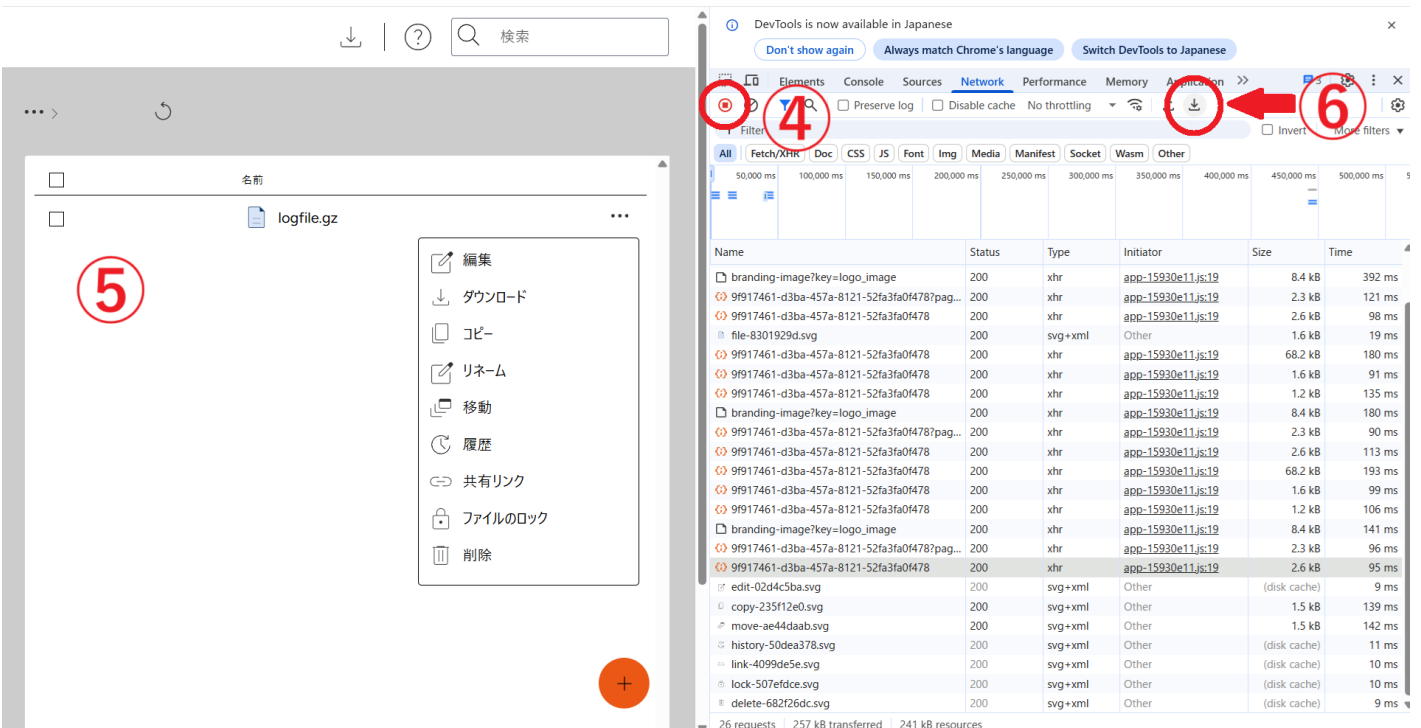

3 Record Network jog( )

5 Web

6 Save all as HAR with content HAR