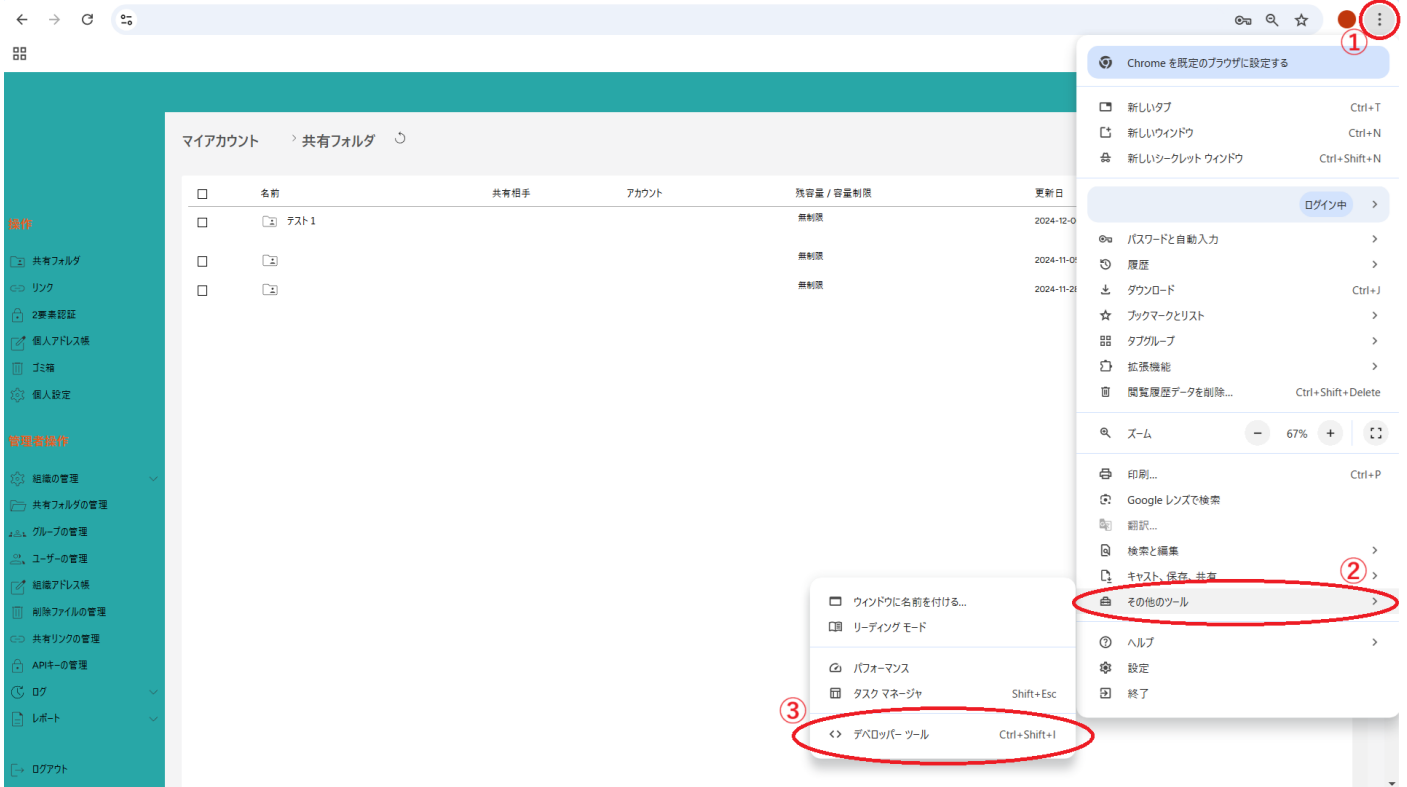

Google Chrome

Google Chrome HAR

Google Chrome BitoB Cloud

1 Network

2 Preserve log

3

3 Record Network jog()

5 Web